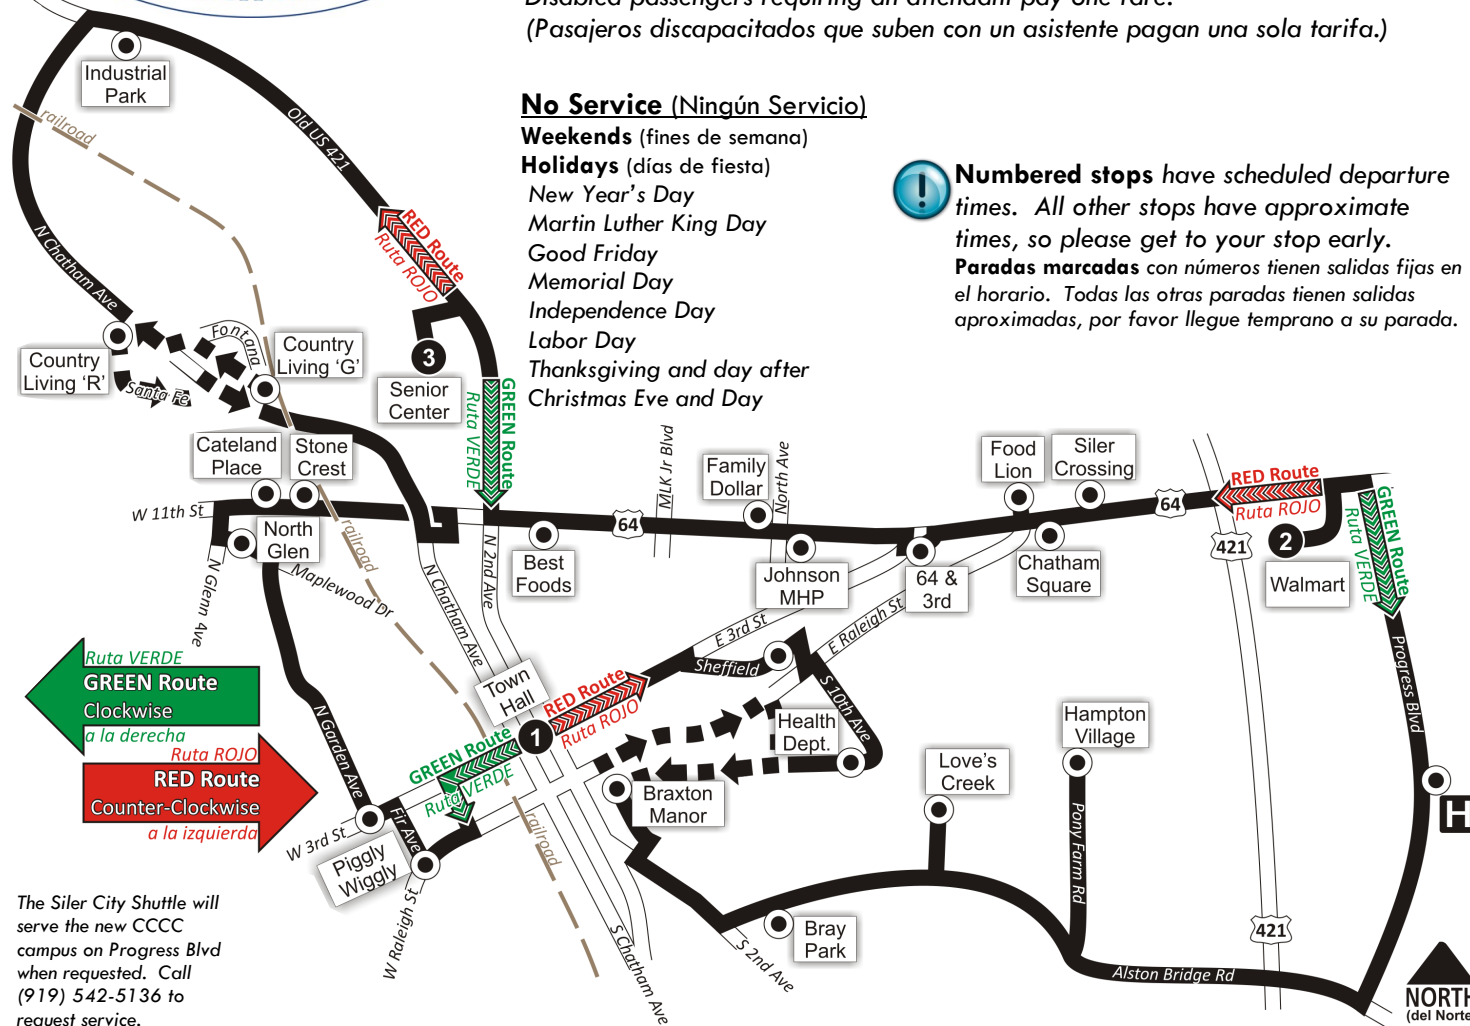

The Siler City Shuttle will serve the new CCCC campus on Progress Blvd when requested. Call (919) 542-5136 to request service.

For route and schedule information, or for assistance in planning your trip, simply call and talk with a CTN representative.

(919) 542-5136
Monday-Friday
(Lunes-Viernes)
8:00A.M. - 5:00P.M.

Para información acerca de las rutas y el horario, o para recibir ayuda en planear su viaje, llame y se puede hablar con un representante.

Weekday Routes (Rutas para Días Entre Semana)

GREEN Route (Ruta VERDE)

Clockwise (a la derecha)

Van leaves stop at... (el van sale a las)

	A.M.			P.M.		
1 Town Hall	8:00	9:40	11:20	1:30	3:10	4:50
Piggly Wiggly	8:03	9:43	11:23	1:33	3:13	4:53
3rd and Garden	8:04	9:45	11:25	1:35	3:15	4:55
North Glen	8:09	9:49	11:29	1:39	3:19	4:59
Cateland Place	8:13	9:53	11:33	1:43	3:23	5:03
Stone Crest	8:15	9:55	11:35	1:45	3:25	5:05
Country Living 'G'	8:20	10:00	11:40	1:50	3:30	5:10
Country Living 'R'	—	—	—	—	—	—
Industrial Park	8:26	10:06	11:46	1:56	3:36	5:16
3 Senior Center	8:30	10:10	11:50	2:00	3:40	5:20
Best Foods	8:34	10:14	11:54	2:04	3:44	5:24
Family Dollar	—	—	—	—	—	—
Johnson MHP	8:37	10:17	11:57	2:07	3:47	5:27
64 and 3rd	8:40	10:20	12:00	2:10	3:50	5:30
Food Lion	8:43	10:23	12:03	2:13	3:53	5:33
Chatham Square	8:47	10:27	12:07	2:17	3:57	5:37
Siler Crossing	8:49	10:29	12:09	2:19	3:59	5:39
2 Walmart	8:55	10:35	12:15	2:25	4:05	5:45
Chatham Hospital	9:00	10:40	12:20	2:30	4:10	5:50
Hampton Village	9:06	10:46	12:26	2:36	4:16	5:56
Love's Creek	9:09	10:49	12:29	2:39	4:19	5:59
Bray Park	9:13	10:53	12:33	2:43	4:23	6:03
Braxton Manor	9:17	10:57	12:37	2:47	4:27	6:07
Health Dept.	9:20	11:00	12:40	2:50	4:30	6:10
Sheffield Manor	9:24	11:04	12:44	2:54	4:34	6:14

RED Route (Ruta ROJO)

Counter-Clockwise (a la izquierda)

Van leaves stop at... (el van sale a las)

	A.M.			P.M.		
1 Town Hall	8:00	9:40	11:20	1:30	3:10	4:50
Sheffield Manor	8:03	9:43	11:23	1:33	3:13	4:53
Health Dept.	8:07	9:47	11:27	1:37	3:17	4:57
Braxton Manor	8:10	9:50	11:30	1:40	3:20	5:00
Bray Park	8:14	9:54	11:34	1:44	3:24	5:04
Love's Creek	8:18	9:58	11:38	1:48	3:28	5:08
Hampton Village	8:21	10:01	11:41	1:51	3:31	5:11
Chatham Hospital	8:27	10:07	11:47	1:57	3:37	5:17
2 Walmart	8:35	10:15	11:55	2:05	3:45	5:25
Siler Crossing	8:40	10:20	12:00	2:10	3:50	5:30
Chatham Square	8:42	10:22	12:02	2:12	3:52	5:32
Food Lion	8:46	10:26	12:06	2:16	3:56	5:36
64 and 3rd	8:49	10:29	12:09	2:19	3:59	5:39
Johnson MHP	—	—	—	—	—	—
Family Dollar	8:52	10:32	12:12	2:22	4:02	5:42
Best Foods	8:55	10:35	12:15	2:25	4:05	5:45
3 Senior Center	9:00	10:40	12:20	2:30	4:10	5:50
Industrial Park	9:05	10:45	12:25	2:35	4:15	5:55
Country Living 'R'	9:09	10:49	12:29	2:39	4:19	5:59
Country Living 'G'	—	—	—	—	—	—
Stone Crest	9:16	10:56	12:36	2:46	4:26	6:06
Cateland Place	9:18	10:58	12:38	2:48	4:28	6:08
North Glen	9:22	11:02	12:42	2:52	4:32	6:12
3rd and Garden	9:26	11:06	12:46	2:56	4:36	6:16
Piggly Wiggly	9:28	11:08	12:48	2:58	4:38	6:18

ACCESSIBLE SERVICE SERVICIO ACCESIBLE

Please call (919) 542-5136 to reserve a ride. Service is available from 8AM to 4:30PM each weekday.